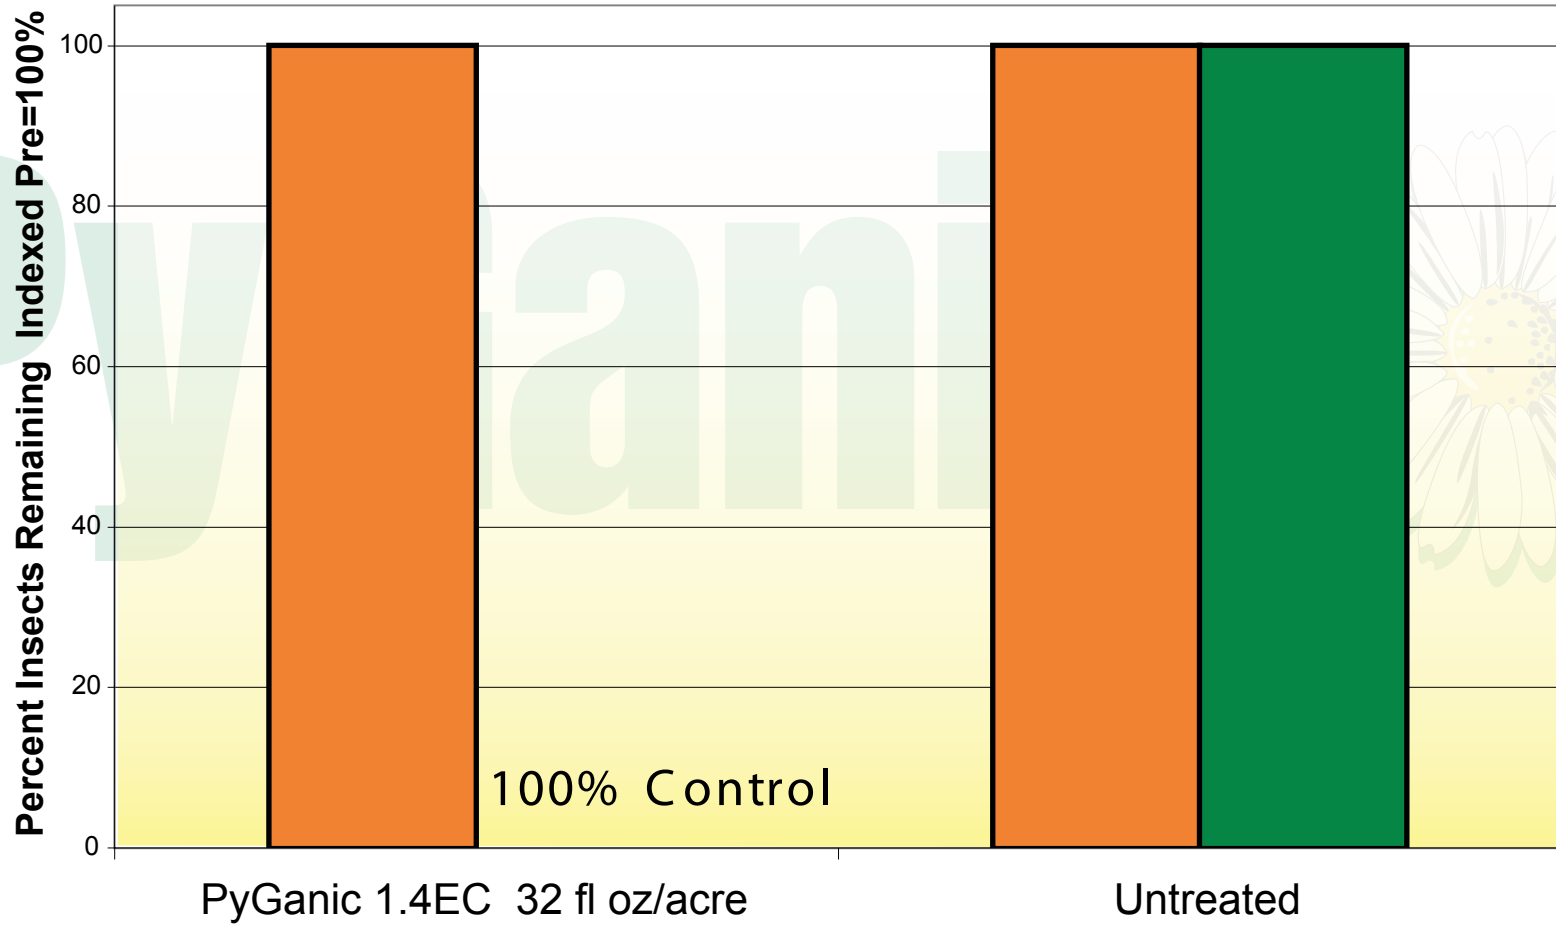

# Twospotted Spider Mite

Stage: Eggs - Adults

Crop: Pinto Beans

Valdosta, GA  
2000