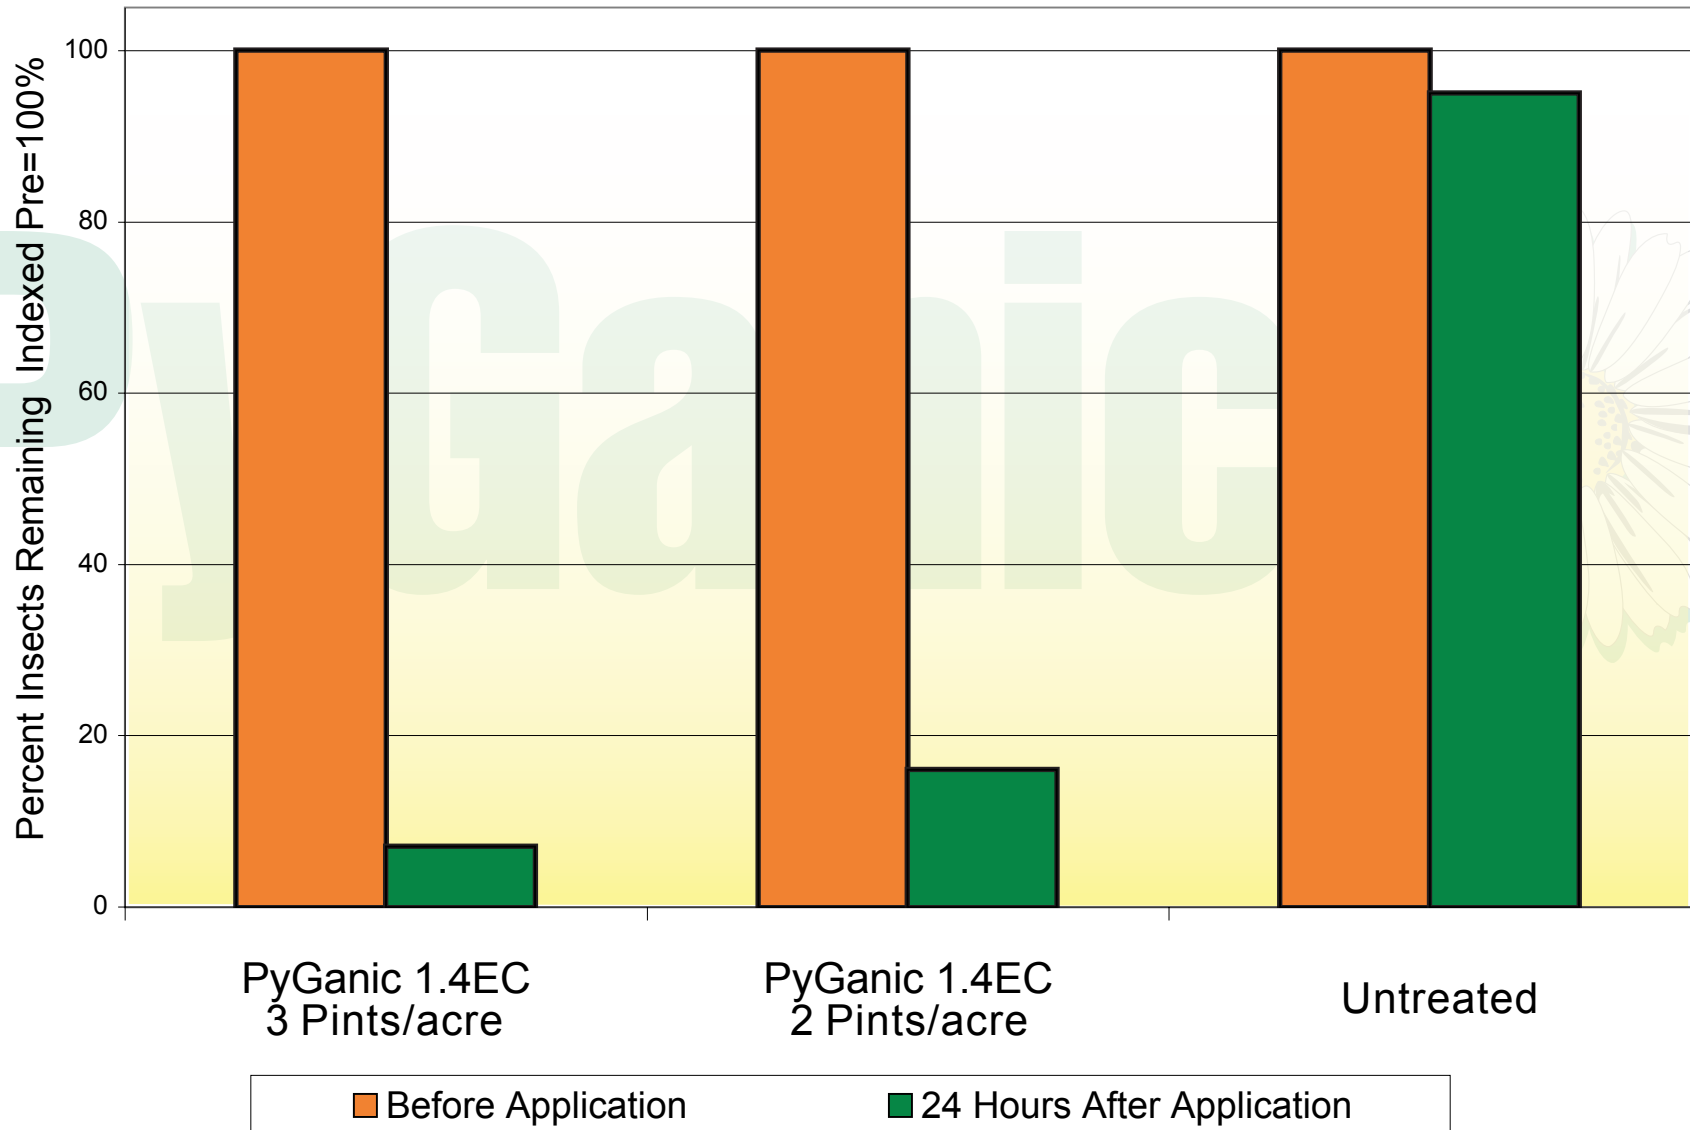

Silverleaf Whitefly

Fresno, CA
1999