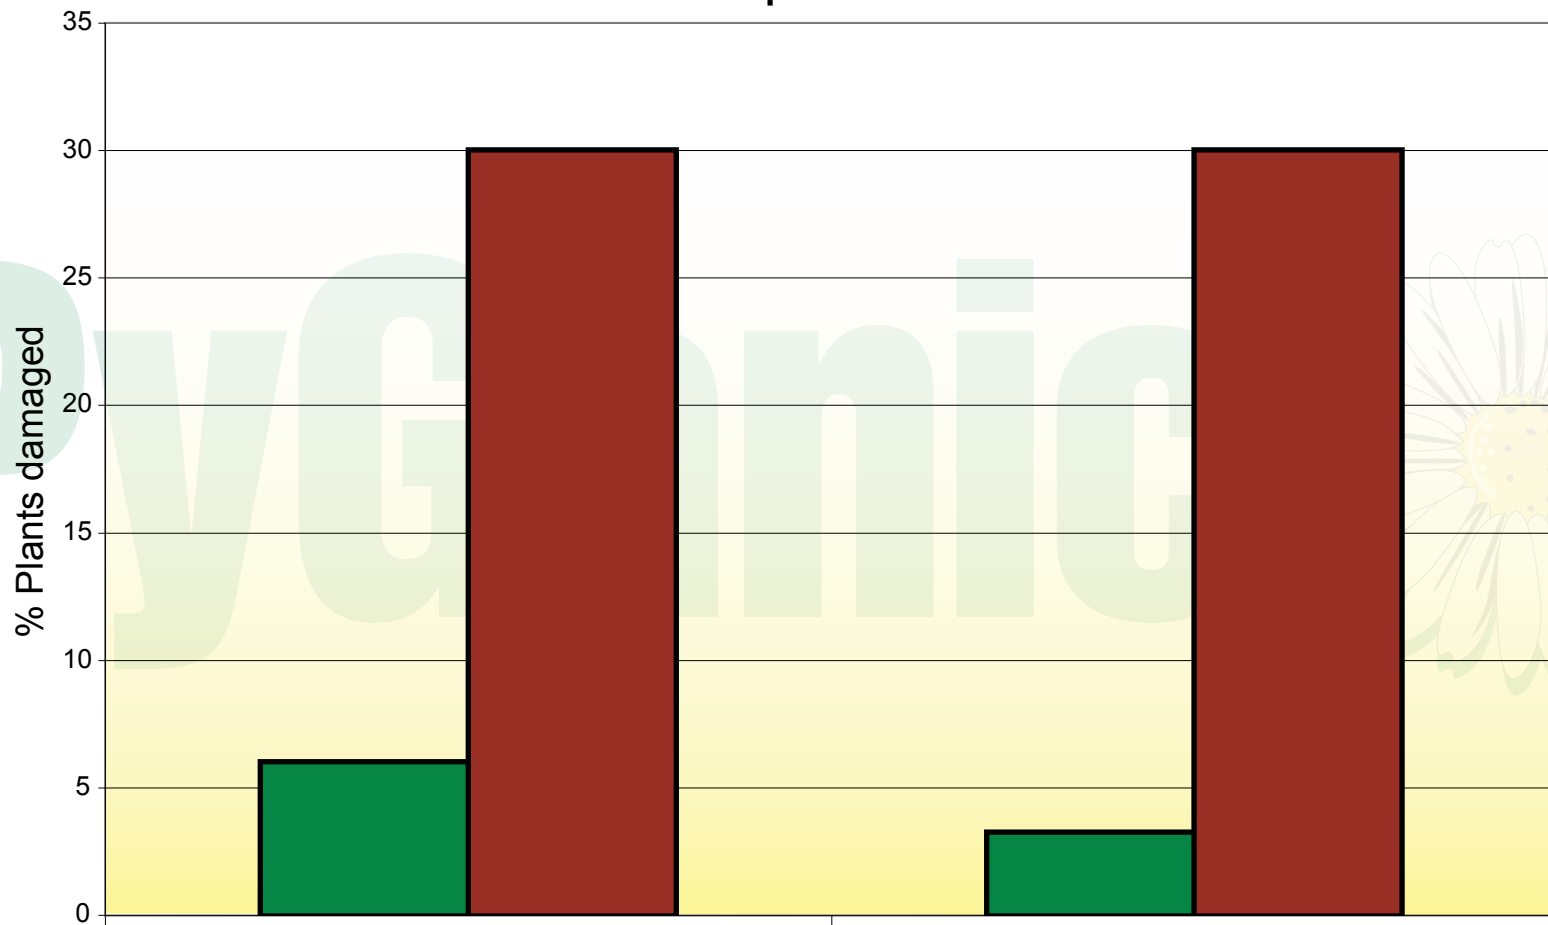

Leaf Miner Control

Crop: Beets

8 Days after Treatment

14 Days after Treatment

■ PyGanic 1.4EC 1.8 Liters/Ha ■ Untreated

Costa Rica
July 2001

Crop Safety: Excellent