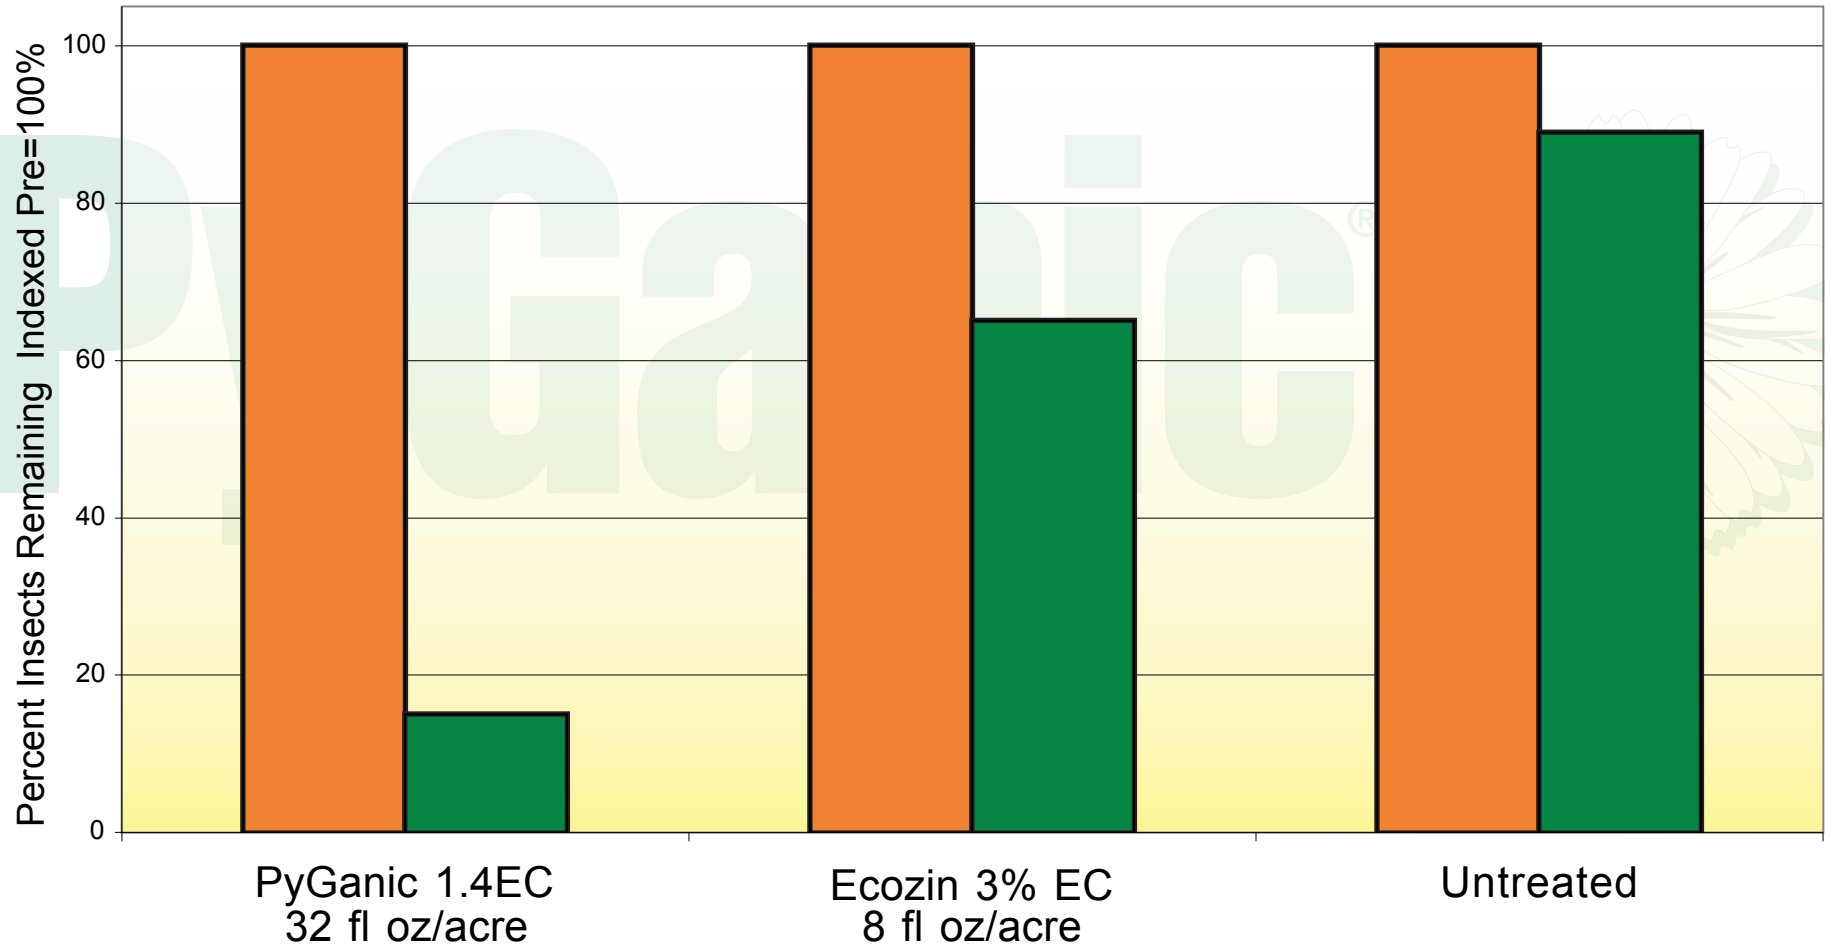

# Western Grape Leafhopper

*Erythroneura elegantula*

Stage: Adults & Nymphs

Crop: Grapes

Before Application

5 Days After Application

Del Rey, CA  
July 2002

80 PSI  
100 GPA