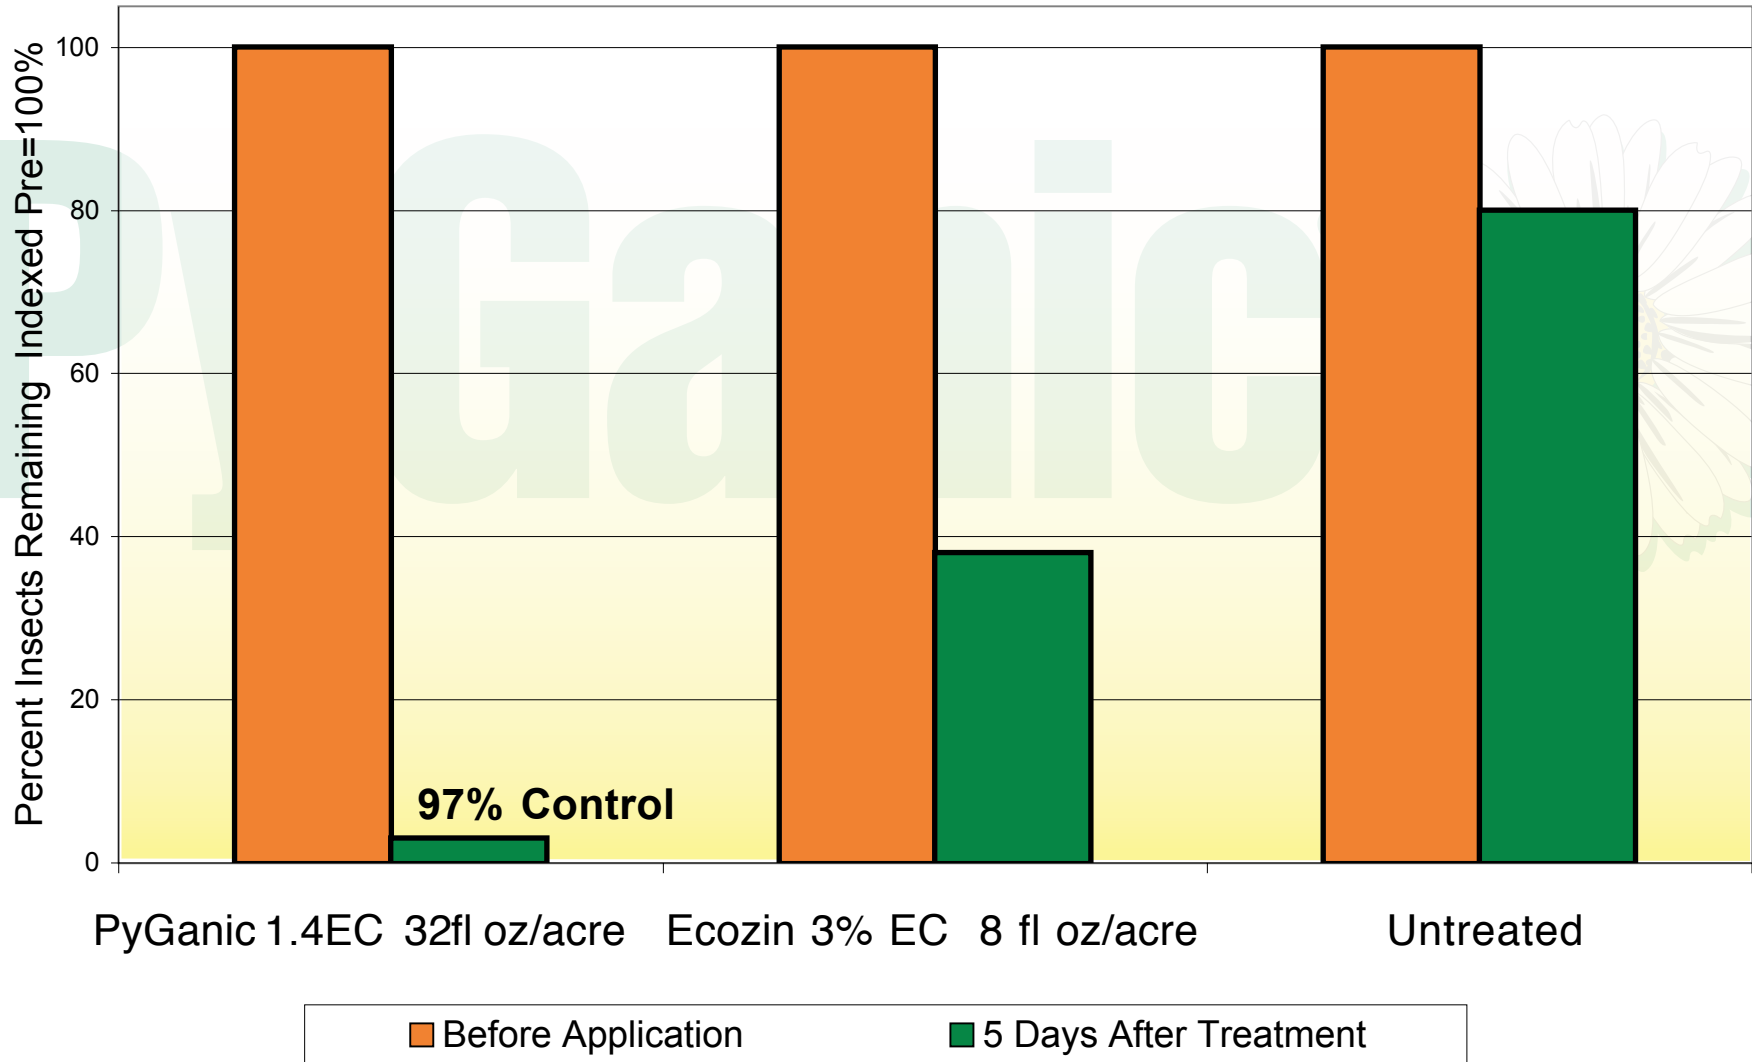

Variegated Leafhopper

Erythroneura variabilis

Stage: Adults & Nymphs

Crop: Thompson Seedless Grapes

July 2002
Del Rey, CA

80 PSI
100 GPA