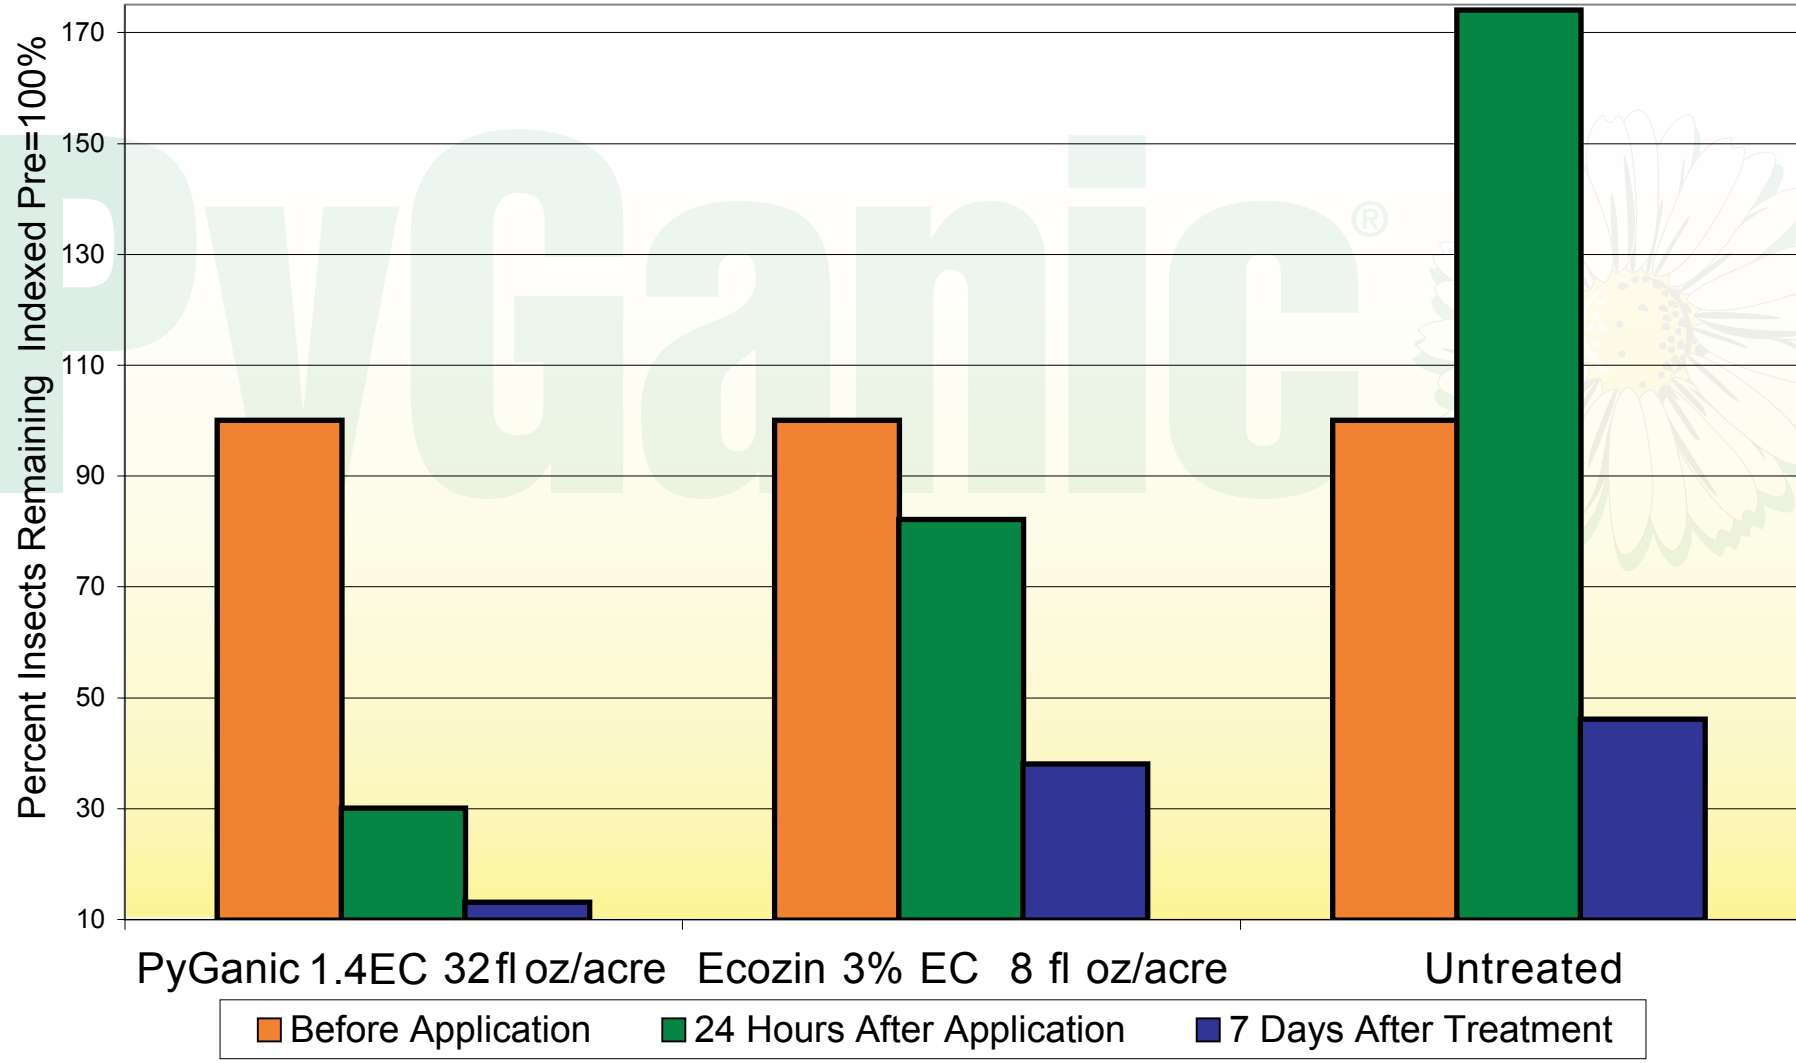

Variegated Leafhopper

Erythroneura variabilis

Stage: Nymphs & Adults

Crop: Thompson Seedless Grapes

Del Rey, CA
June 2002

80 PSI
100 GPA