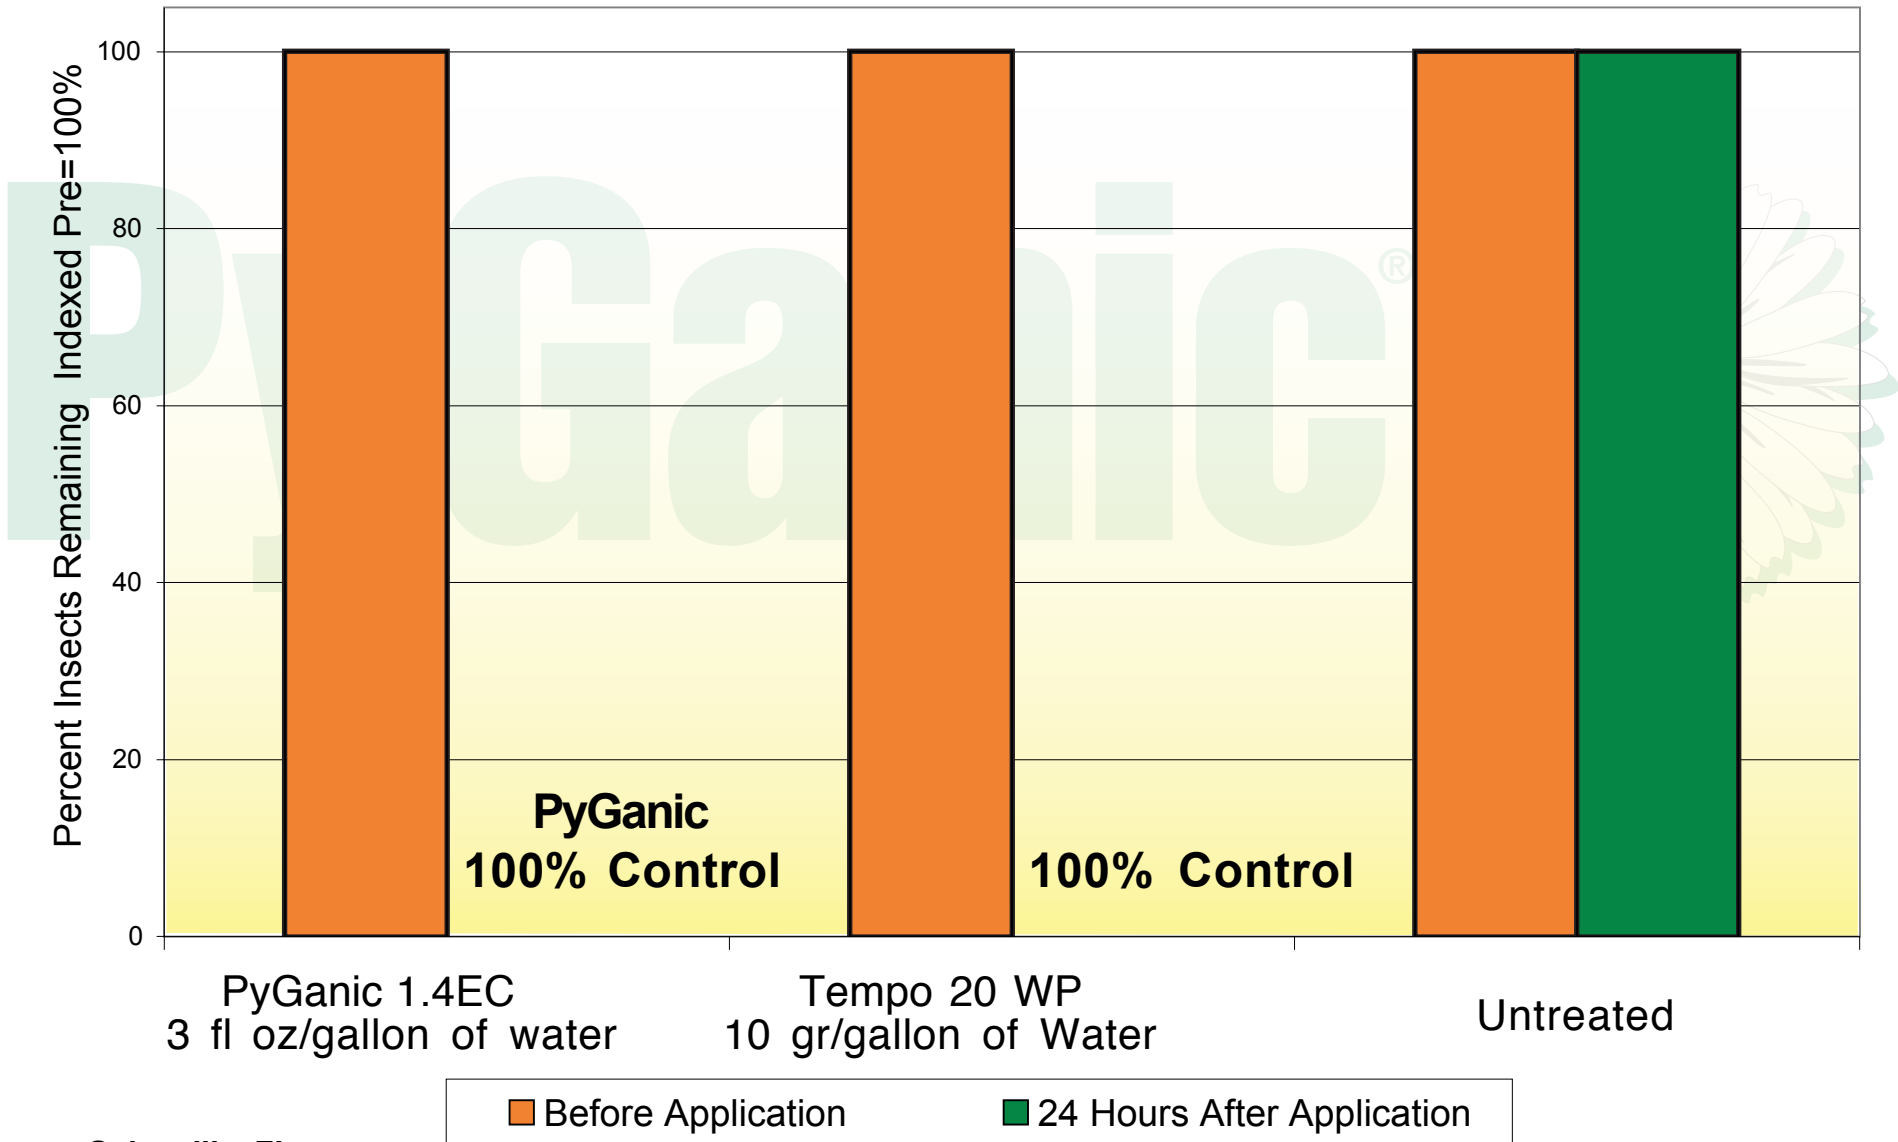

Darkling Beetle

Alphitobius diaperinus

Stage: Adults

Gainesville, FL
2002