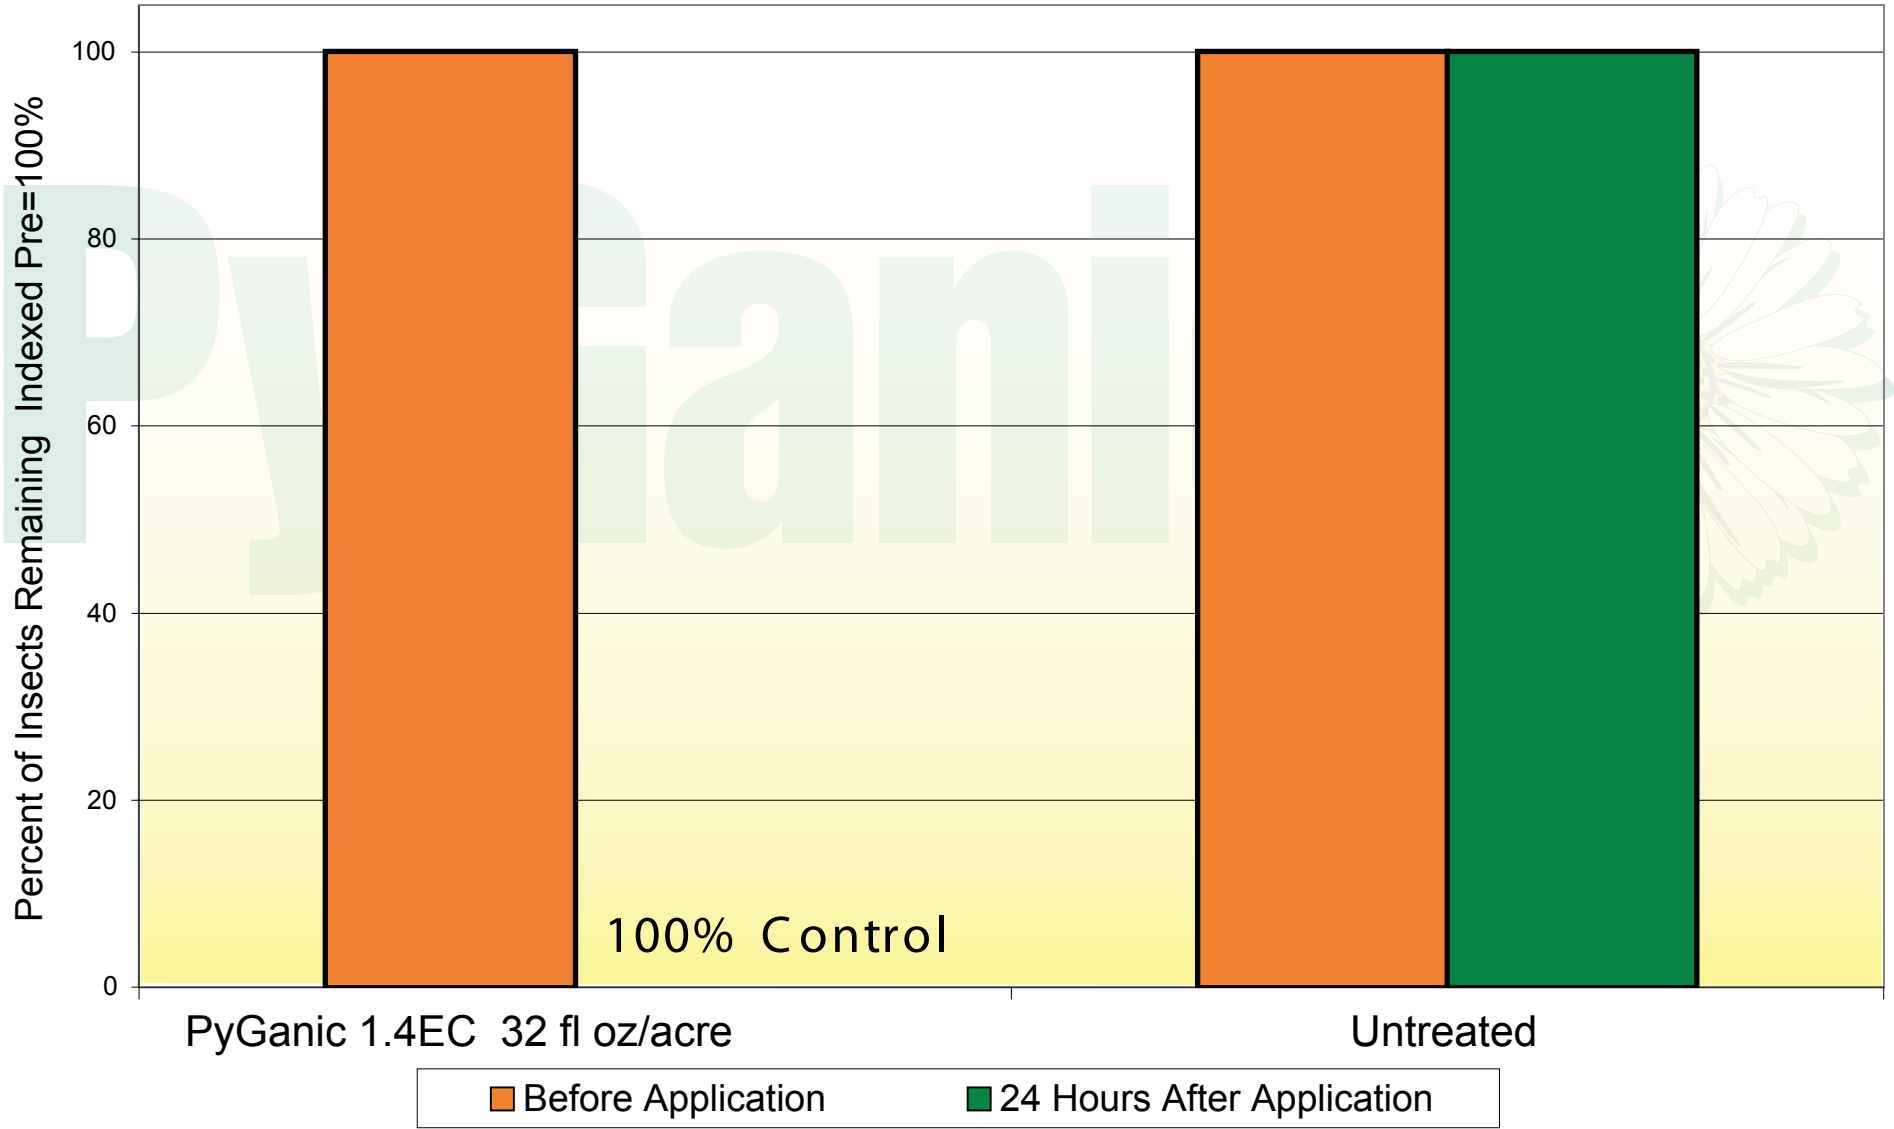

# Colorado Potato Beetle

Stage: Larvae

Host Plant: Tomato

Valdosta, GA  
2000