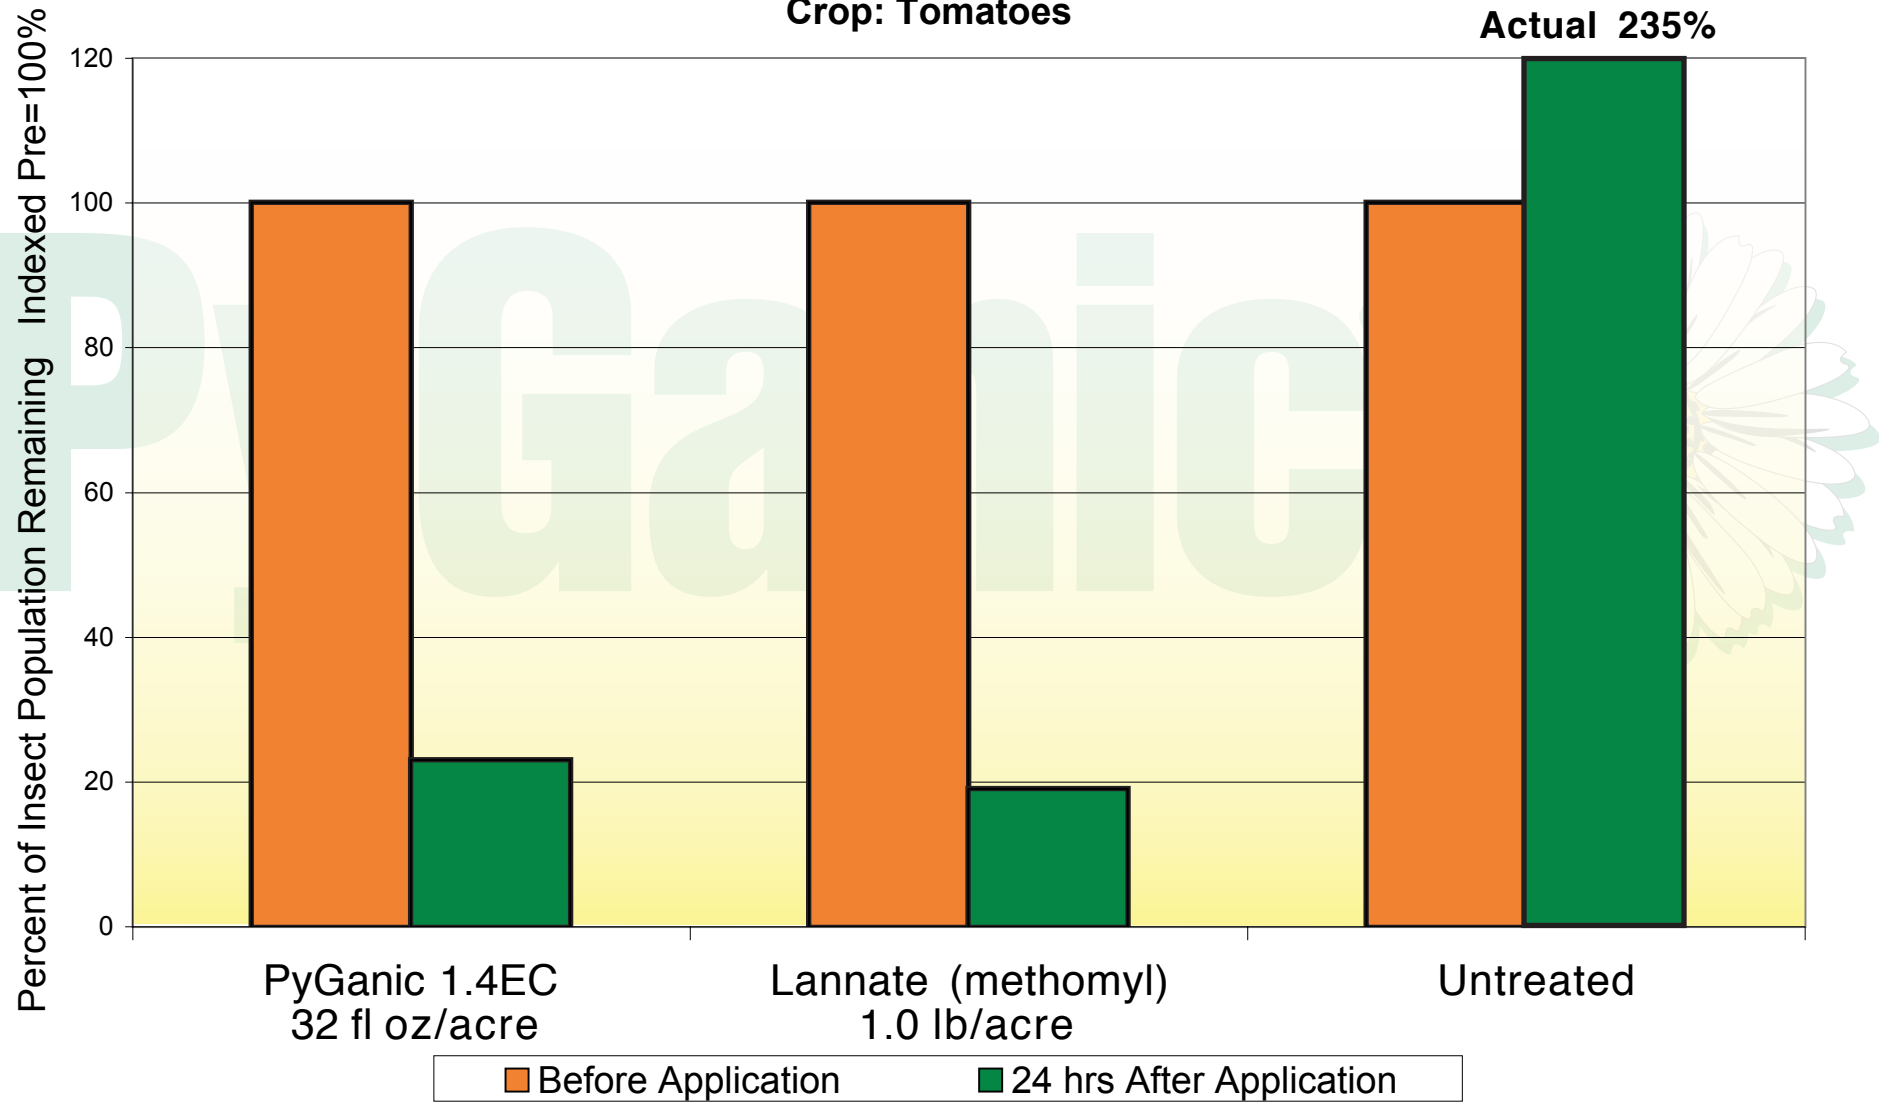

# Beet Armyworm Control

*Spodoptera exigua*

Crop: Tomatoes

Due to low insect pressure, this data is not statistically significant, but is an indicator of performance.

Hughson, CA July 2001

Crop Safety: Excellent