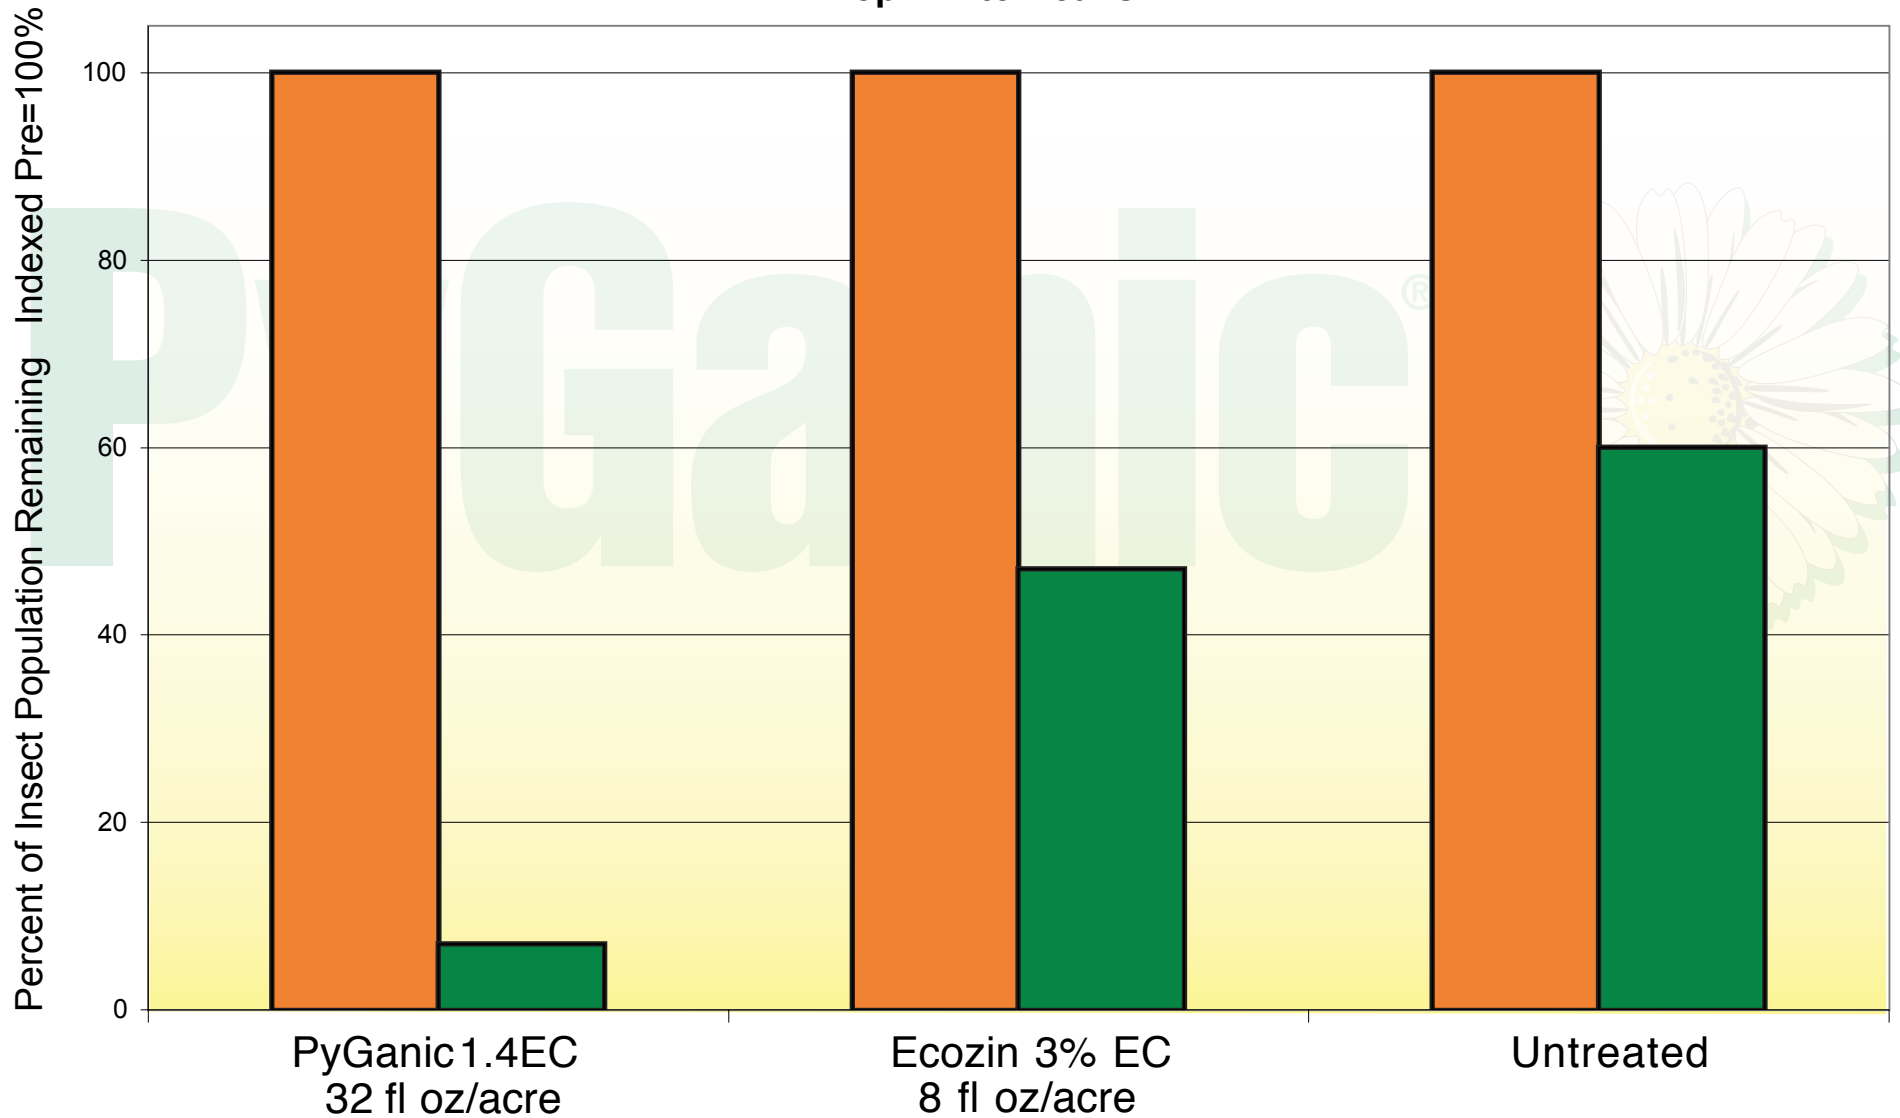

Beet Armyworm

Spodoptera exigua

Crop: Pinto Beans

Valdosta, GA
2001

Before Application 3 Days After Application

3rd Instar Larvae