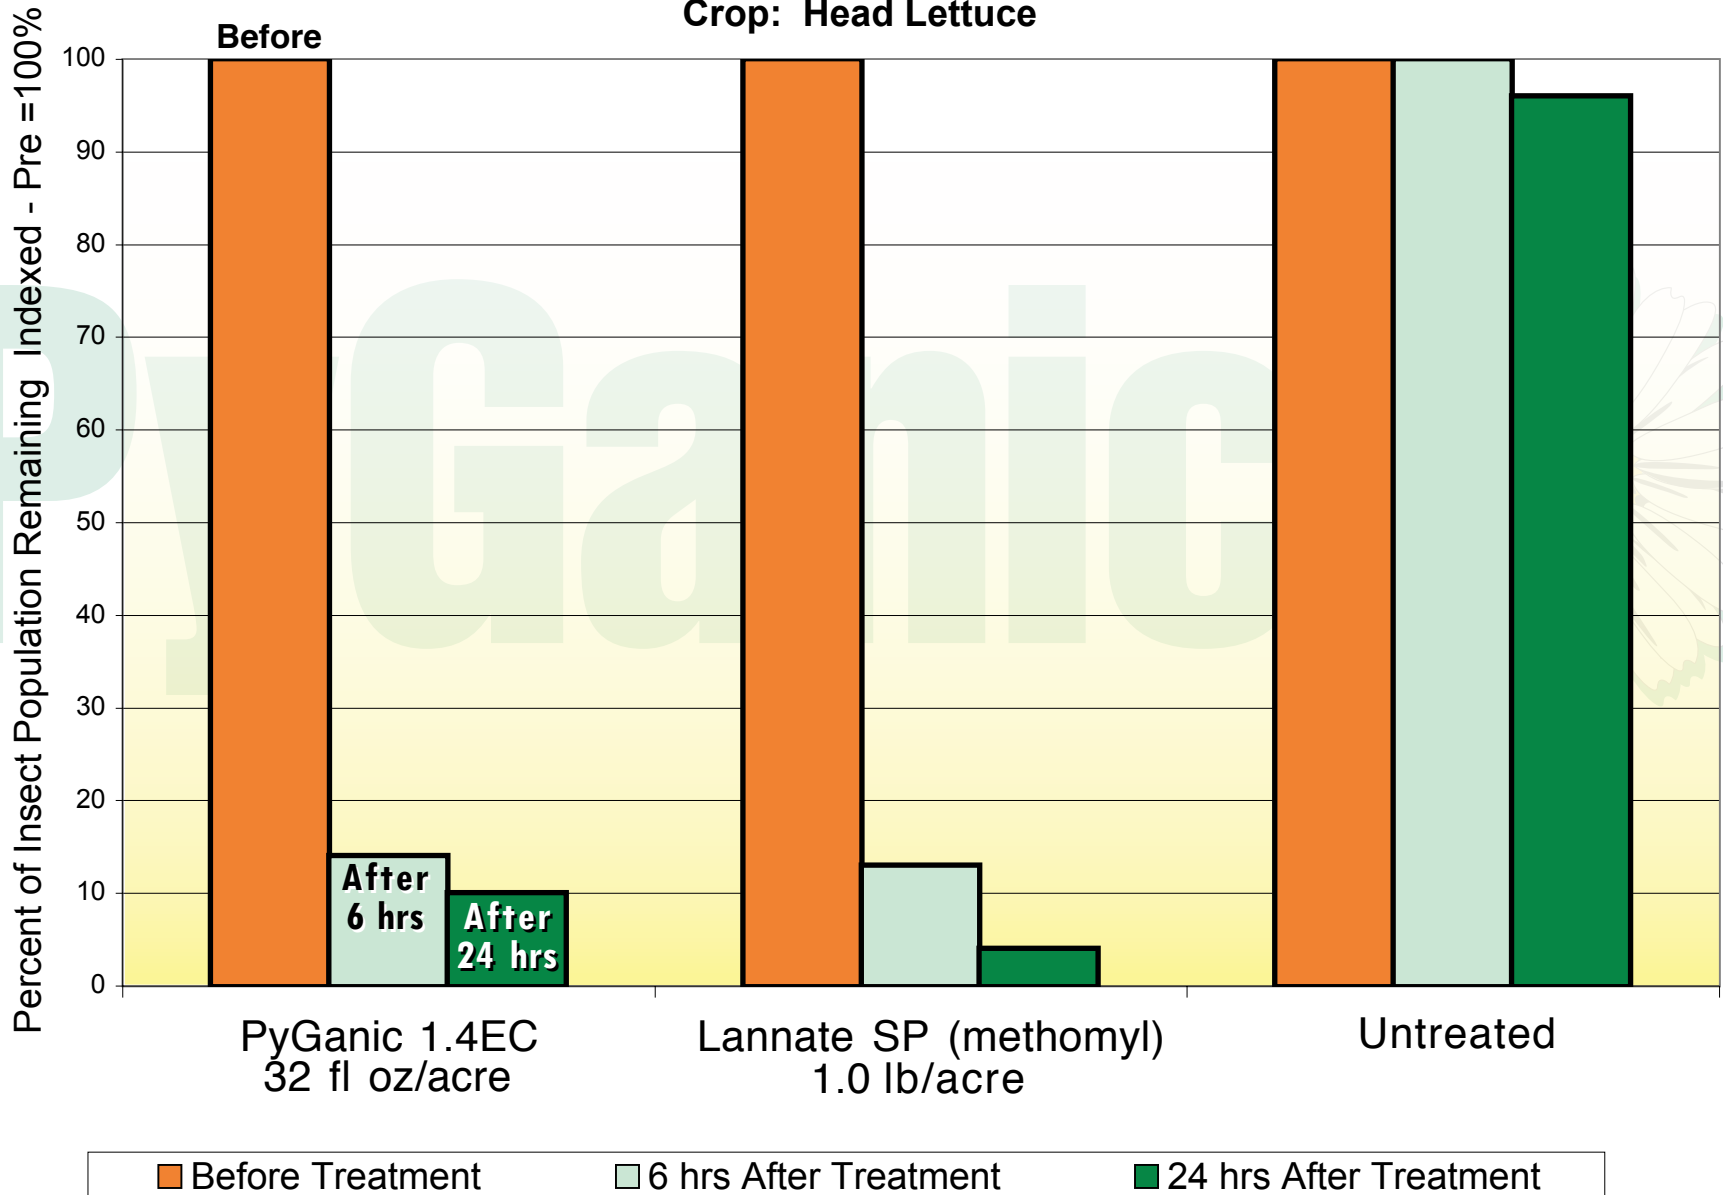

Pea Aphid Control

Crop: Head Lettuce

Hickman, CA September 2001

Crop Safety: Excellent