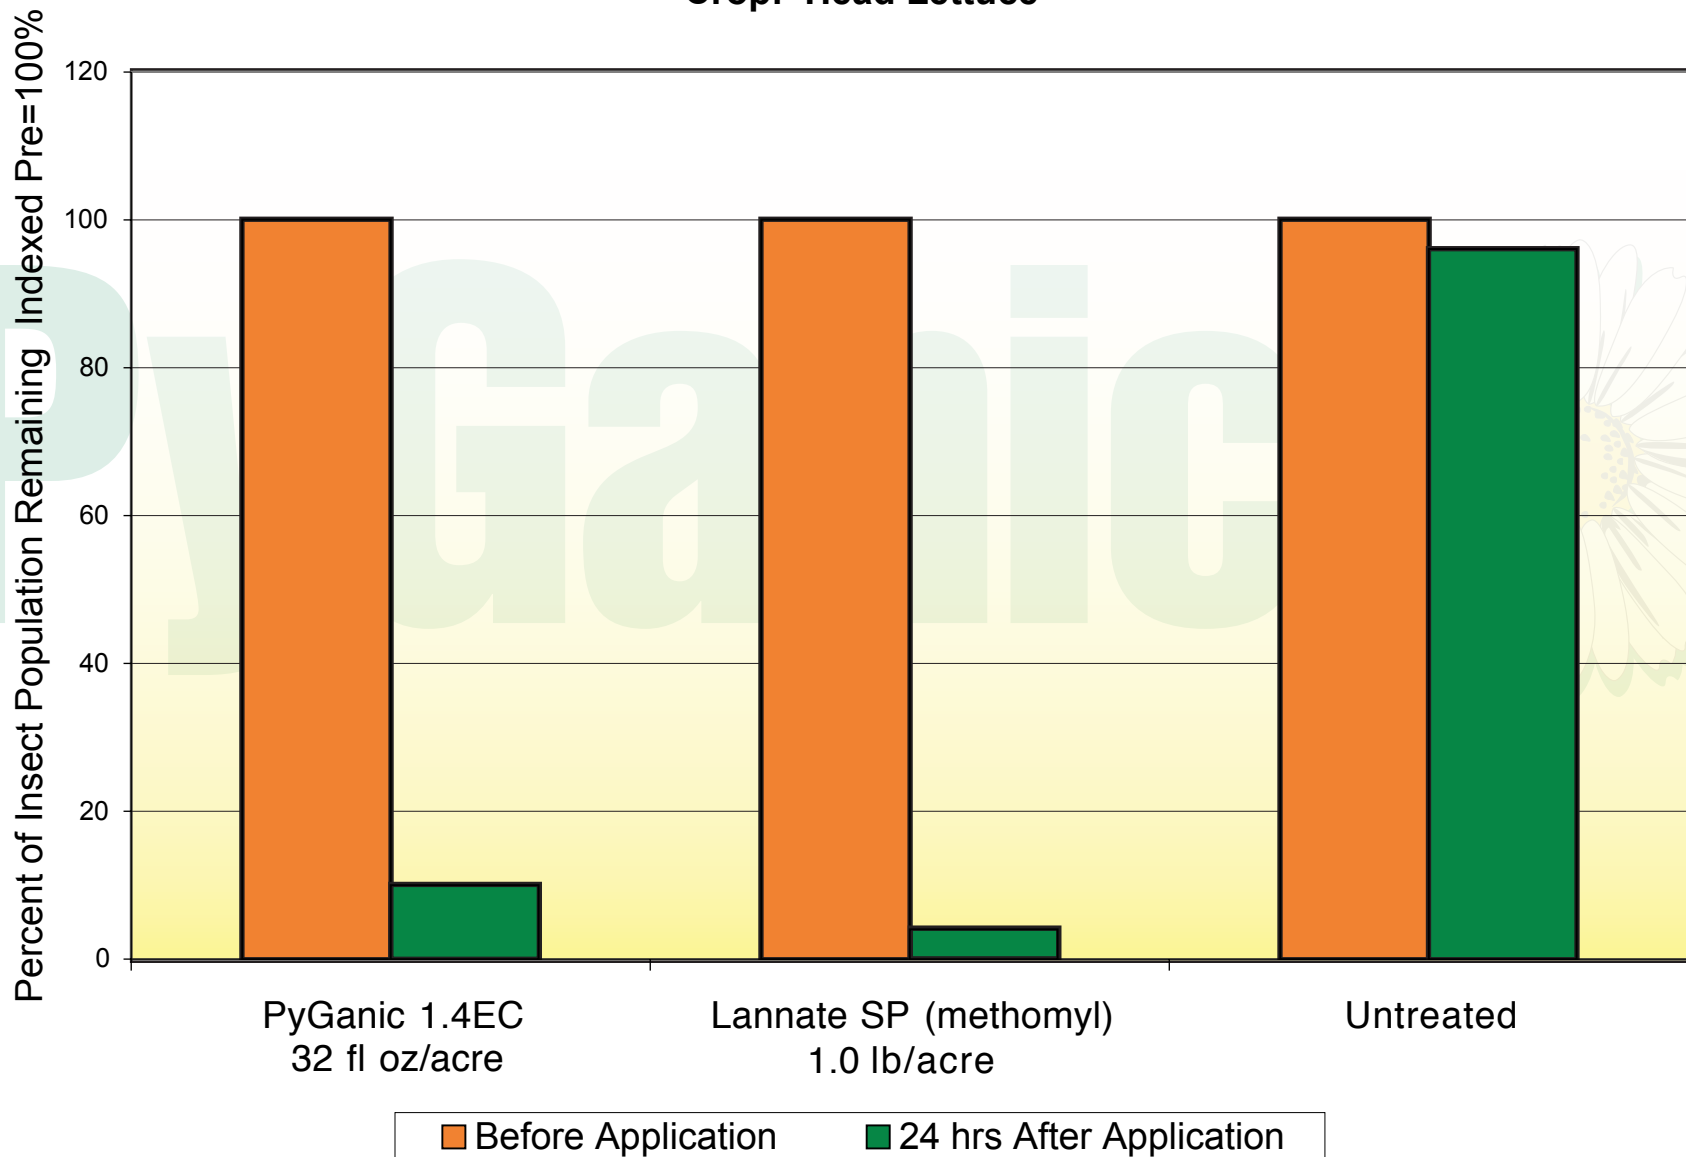

Pea Aphid Control

Crop: Head Lettuce

Hughson, CA September 2001

Crop Safety: Excellent