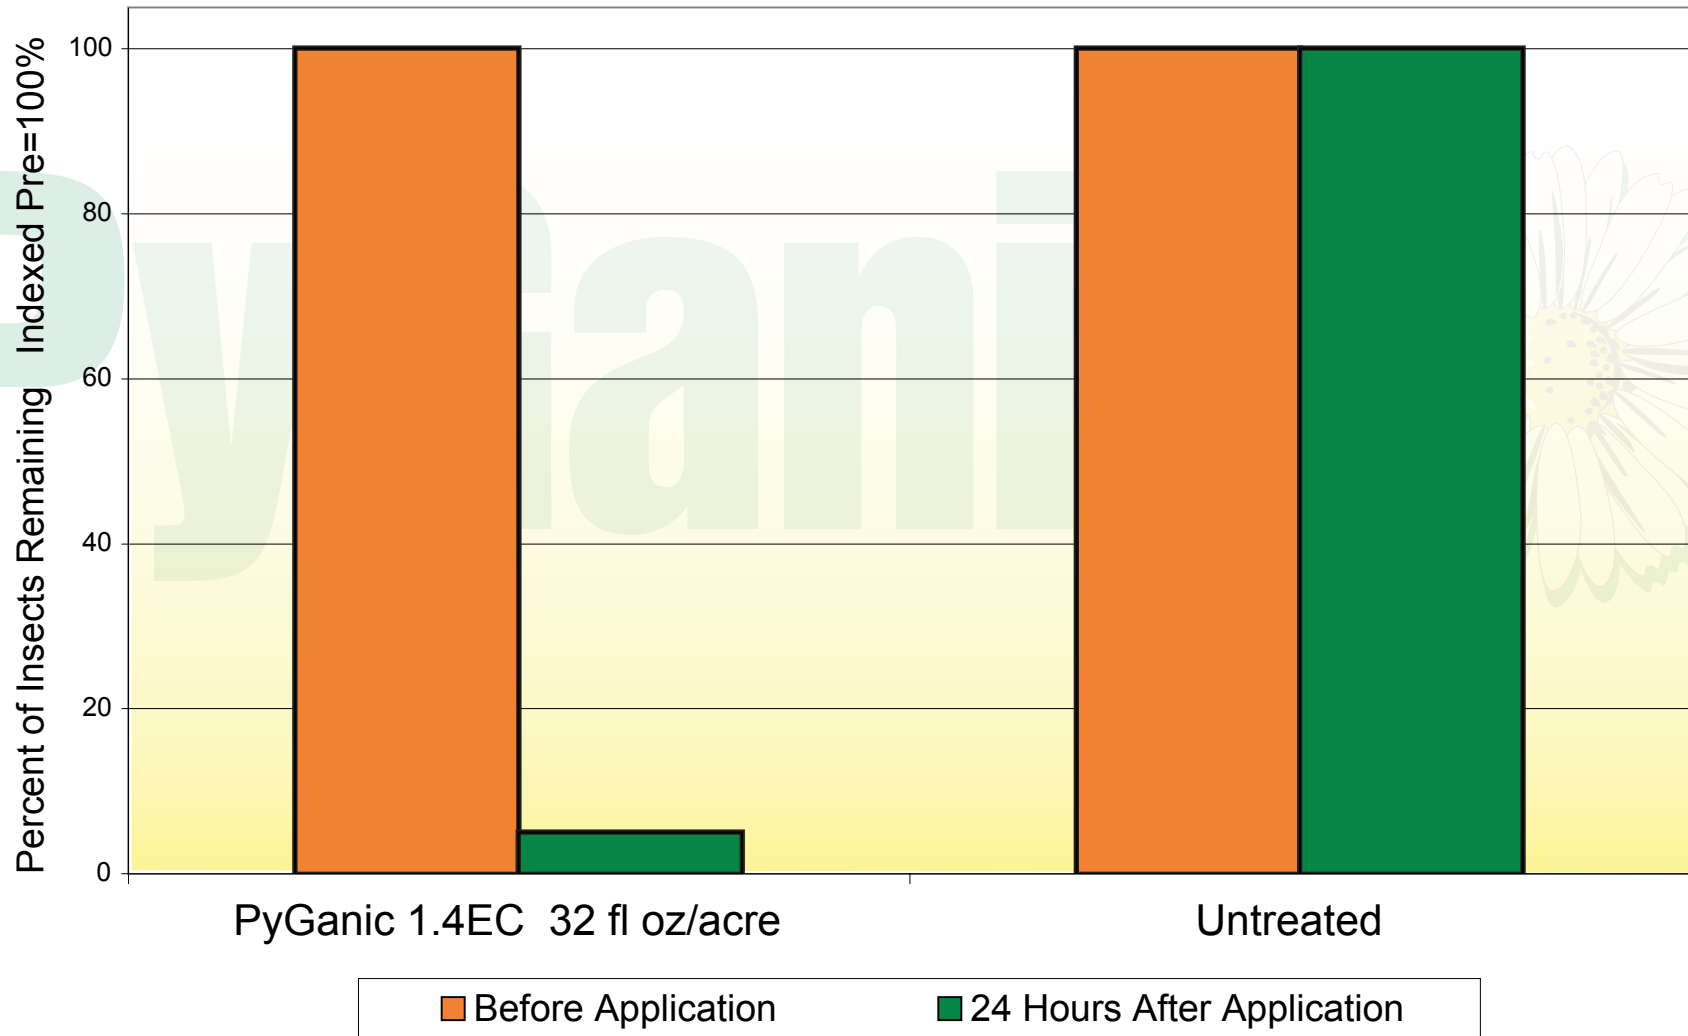

Cotton Aphid

Stage: Eggs - Adults

Crop: Cotton

Valdosta, GA
2000